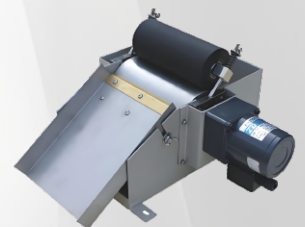

Powerful Round Permanent
Magnetic Chuck

Radial Pole Round Permanent
Magnetic Chuck

Single Sine Permanent
Magnetic Chuck

Double Sine Permanent
Magnetic Chuck

Standard Pitch
Electromagnetic Chuck

Fine Pitch
Electromagnetic Chuck

Micro Pitch
Electromagnetic Chuck

Electromagnetic Clamping
Chuck for Milling Machine

Special Electromagnetic
Chuck for Grinding Machine

Round Electromagnetic Chuck
With Concentric Poles

Vacuum Chuck

Permanent Magnetic Lifter

Magnetic Separators