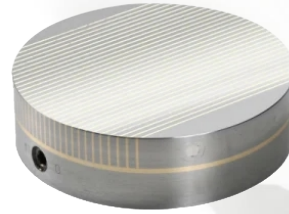

Round Electro-Permanent
Magnetic Chuck
With Radial Poles

Super Permanent
Magnet Chuck

Standard Pole Permanent
Magnetic Chuck

Micro Pole Round Permanent
Magnetic Chuck

Fine Pole Round Permanent
Magnetic Chuck

Powerful Round Permanent
Magnetic Chuck

Radial Pole Round Permanent
Magnetic Chuck

Single Sine Permanent
Magnetic Chuck

Double Sine Permanent
Magnetic Chuck

Standard Pitch
Electromagnetic Chuck

Fine Pitch
Electromagnetic Chuck

Micro Pitch
Electromagnetic Chuck

Electromagnetic Clamping
Chuck for Milling Machine

Special Electromagnetic
Chuck for Grinding Machine

Round Electromagnetic Chuck
With Concentric Poles

Vacuum Chuck

Permanent Magnetic Lifter