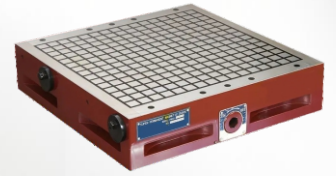

Magnet Chuck

Great Magtech (Xiamen) Electric Co., Ltd
Website: www.gme-magnet.com
www.greatmagtech.com
Tel: +86-592-6682467

Magnet Chuck

Electro-Permanent
Magnetic Chuck

Electro-Permanent
Magnetic Chuck for Plastic
Injection Machine

Round Electro-Permanent
Magnetic Chuck
With Radial Poles

Super Permanent
Magnet Chuck

Standard Pole Permanent
Magnetic Chuck

Micro Pole Round Permanent
Magnetic Chuck

Fine Pole Round Permanent
Magnetic Chuck

Powerful Round Permanent
Magnetic Chuck

Radial Pole Round Permanent
Magnetic Chuck

Single Sine Permanent
Magnetic Chuck

Double Sine Permanent
Magnetic Chuck

Standard Pitch
Electromagnetic Chuck

Fine Pitch
Electromagnetic Chuck