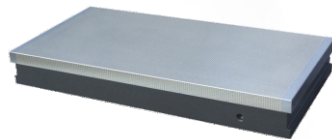

Round Electro-Permanent
Magnetic Chuck
With Radial Poles

Super Permanent
Magnet Chuck

Standard Pole Permanent
Magnetic Chuck

Micro Pole Round Permanent
Magnetic Chuck

Fine Pole Round Permanent
Magnetic Chuck

Powerful Round Permanent
Magnetic Chuck

Radial Pole Round Permanent
Magnetic Chuck

Single Sine Permanent
Magnetic Chuck

Double Sine Permanent
Magnetic Chuck

Standard Pitch
Electromagnetic Chuck

Fine Pitch
Electromagnetic Chuck

Micro Pitch
Electromagnetic Chuck

Electromagnetic Clamping
Chuck for Milling Machine

Special Electromagnetic
Chuck for Grinding Machine

Round Electromagnetic Chuck
With Concentric Poles

Vacuum Chuck

Permanent Magnetic Lifter