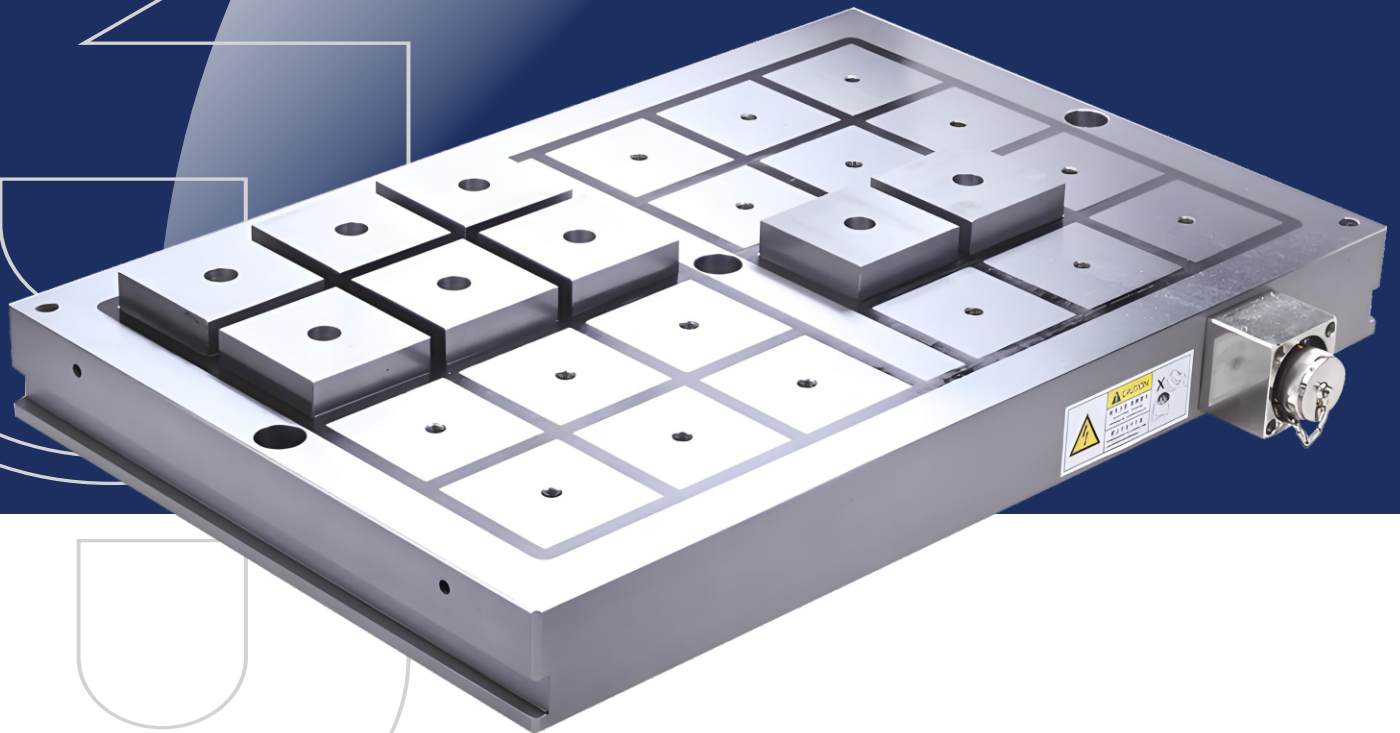

Magnet Chuck

Great Magtech (Xiamen) Electric Co., Ltd
Website: www.gme-magnet.com
www.greatmagtech.com
Tel: +86-592-6682467