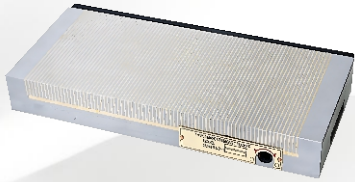

Magnet Chuck

Great Magtech (Xiamen) Electric Co., Ltd
Website: www.gme-magnet.com
www.greatmagtech.com
Tel: +86-592-6682467

Magnet Chuck

Electro-Permanent
Magnetic Chuck

Electro-Permanent
Magnetic Chuck for Plastic
Injection Machine

Round Electro-Permanent
Magnetic Chuck
With Radial Poles

Super Permanent
Magnet Chuck

Standard Pole Permanent
Magnetic Chuck

Micro Pole Round Permanent
Magnetic Chuck

Fine Pole Round Permanent
Magnetic Chuck

Powerful Round Permanent
Magnetic Chuck

Radial Pole Round Permanent
Magnetic Chuck

Single Sine Permanent
Magnetic Chuck

Double Sine Permanent
Magnetic Chuck

Standard Pitch
Electromagnetic Chuck

Fine Pitch
Electromagnetic Chuck

Micro Pitch
Electromagnetic Chuck

Electromagnetic Clamping
Chuck for Milling Machine

Special Electromagnetic
Chuck for Grinding Machine

Round Electromagnetic Chuck
With Concentric Poles

Vacuum Chuck

Permanent Magnetic Lifter