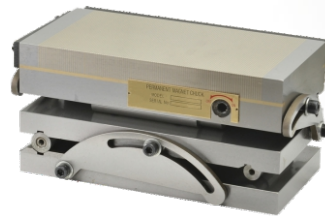

Round Electro-Permanent
Magnetic Chuck
With Radial Poles

Super Permanent
Magnet Chuck

Standard Pole Permanent
Magnetic Chuck

Micro Pole Round Permanent
Magnetic Chuck

Fine Pole Round Permanent
Magnetic Chuck

Powerful Round Permanent
Magnetic Chuck

Radial Pole Round Permanent
Magnetic Chuck

Single Sine Permanent
Magnetic Chuck

Double Sine Permanent
Magnetic Chuck

Standard Pitch
Electromagnetic Chuck

Fine Pitch
Electromagnetic Chuck

Micro Pitch
Electromagnetic Chuck

Electromagnetic Clamping
Chuck for Milling Machine

Special Electromagnetic
Chuck for Grinding Machine

Round Electromagnetic Chuck
With Concentric Poles

Vacuum Chuck

Permanent Magnetic Lifter