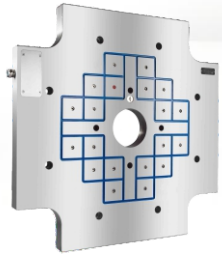

Magnet Chuck

Great Magtech (Xiamen) Electric Co., Ltd
Website: www.gme-magnet.com
www.greatmagtech.com
Tel: +86-592-6682467

Magnet Chuck

Electro-Permanent
Magnetic Chuck

Electro-Permanent
Magnetic Chuck for Plastic
Injection Machine

Round Electro-Permanent
Magnetic Chuck
With Radial Poles

Super Permanent
Magnet Chuck

Standard Pole Permanent
Magnetic Chuck

Micro Pole Round Permanent
Magnetic Chuck

Fine Pole Round Permanent
Magnetic Chuck

Powerful Round Permanent
Magnetic Chuck

Radial Pole Round Permanent
Magnetic Chuck

Single Sine Permanent
Magnetic Chuck

Double Sine Permanent
Magnetic Chuck

Standard Pitch
Electromagnetic Chuck

Fine Pitch
Electromagnetic Chuck

Micro Pitch
Electromagnetic Chuck

Electromagnetic Clamping
Chuck for Milling Machine

Special Electromagnetic
Chuck for Grinding Machine

Round Electromagnetic Chuck
With Concentric Poles

Vacuum Chuck

Permanent Magnetic Lifter