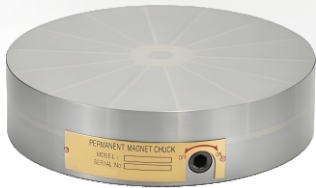

Round Electro-Permanent
Magnetic Chuck
With Radial Poles

Super Permanent
Magnet Chuck

Standard Pole Permanent
Magnetic Chuck

Micro Pole Round Permanent
Magnetic Chuck

Fine Pole Round Permanent
Magnetic Chuck

Powerful Round Permanent
Magnetic Chuck

Radial Pole Round Permanent
Magnetic Chuck

Single Sine Permanent
Magnetic Chuck

Double Sine Permanent
Magnetic Chuck

Standard Pitch
Electromagnetic Chuck

Fine Pitch
Electromagnetic Chuck

Micro Pitch
Electromagnetic Chuck

Electromagnetic Clamping
Chuck for Milling Machine

Special Electromagnetic
Chuck for Grinding Machine

Round Electromagnetic Chuck
With Concentric Poles

Vacuum Chuck

Permanent Magnetic Lifter