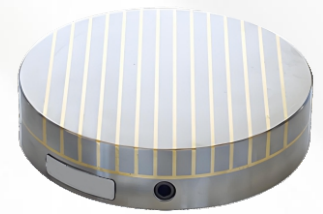

Round Electro-Permanent
Magnetic Chuck
With Radial Poles

Super Permanent
Magnet Chuck

Standard Pole Permanent
Magnetic Chuck

Micro Pole Round Permanent
Magnetic Chuck

Fine Pole Round Permanent
Magnetic Chuck

Powerful Round Permanent
Magnetic Chuck

Radial Pole Round Permanent
Magnetic Chuck

Single Sine Permanent
Magnetic Chuck

Double Sine Permanent
Magnetic Chuck

Standard Pitch
Electromagnetic Chuck

Fine Pitch
Electromagnetic Chuck

Micro Pitch
Electromagnetic Chuck

Electromagnetic Clamping
Chuck for Milling Machine

Special Electromagnetic
Chuck for Grinding Machine

Round Electromagnetic Chuck
With Concentric Poles

Vacuum Chuck

Permanent Magnetic Lifter