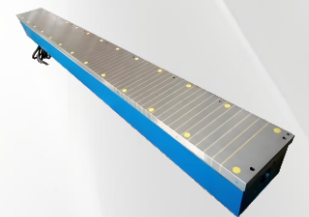

Round Electro-Permanent
Magnetic Chuck
With Radial Poles

Super Permanent
Magnet Chuck

Standard Pole Permanent
Magnetic Chuck

Micro Pole Round Permanent
Magnetic Chuck

Fine Pole Round Permanent
Magnetic Chuck

Powerful Round Permanent
Magnetic Chuck

Radial Pole Round Permanent
Magnetic Chuck

Single Sine Permanent
Magnetic Chuck

Double Sine Permanent
Magnetic Chuck

Standard Pitch
Electromagnetic Chuck

Fine Pitch
Electromagnetic Chuck

Micro Pitch
Electromagnetic Chuck

Electromagnetic Clamping
Chuck for Milling Machine

Special Electromagnetic
Chuck for Grinding Machine

Round Electromagnetic Chuck
With Concentric Poles

Vacuum Chuck

Permanent Magnetic Lifter