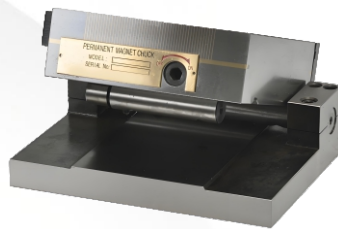

Round Electro-Permanent
Magnetic Chuck
With Radial Poles

Super Permanent
Magnet Chuck

Standard Pole Permanent
Magnetic Chuck

Micro Pole Round Permanent
Magnetic Chuck

Fine Pole Round Permanent
Magnetic Chuck

Powerful Round Permanent
Magnetic Chuck

Radial Pole Round Permanent
Magnetic Chuck

Single Sine Permanent
Magnetic Chuck

Double Sine Permanent
Magnetic Chuck

Standard Pitch
Electromagnetic Chuck

Fine Pitch
Electromagnetic Chuck

Micro Pitch
Electromagnetic Chuck

Electromagnetic Clamping
Chuck for Milling Machine

Special Electromagnetic
Chuck for Grinding Machine

Round Electromagnetic Chuck
With Concentric Poles

Vacuum Chuck

Permanent Magnetic Lifter