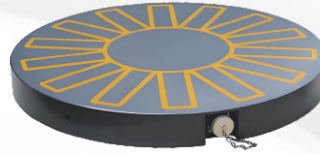

Round Electro-Permanent
Magnetic Chuck
With Radial Poles

Super Permanent
Magnet Chuck

Standard Pole Permanent
Magnetic Chuck

Micro Pole Round Permanent
Magnetic Chuck

Fine Pole Round Permanent
Magnetic Chuck

Powerful Round Permanent
Magnetic Chuck

Radial Pole Round Permanent
Magnetic Chuck

Single Sine Permanent
Magnetic Chuck

Double Sine Permanent
Magnetic Chuck

Standard Pitch
Electromagnetic Chuck

Fine Pitch
Electromagnetic Chuck

Micro Pitch
Electromagnetic Chuck

Electromagnetic Clamping
Chuck for Milling Machine

Special Electromagnetic
Chuck for Grinding Machine

Round Electromagnetic Chuck
With Concentric Poles

Vacuum Chuck

Permanent Magnetic Lifter