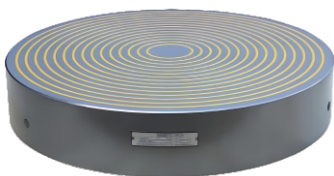

Round Electro-Permanent
Magnetic Chuck
With Radial Poles

Super Permanent
Magnet Chuck

Standard Pole Permanent
Magnetic Chuck

Micro Pole Round Permanent
Magnetic Chuck

Fine Pole Round Permanent
Magnetic Chuck

Powerful Round Permanent
Magnetic Chuck

Radial Pole Round Permanent
Magnetic Chuck

Single Sine Permanent
Magnetic Chuck

Double Sine Permanent
Magnetic Chuck

Standard Pitch
Electromagnetic Chuck

Fine Pitch
Electromagnetic Chuck

Micro Pitch
Electromagnetic Chuck

Electromagnetic Clamping
Chuck for Milling Machine

Special Electromagnetic
Chuck for Grinding Machine

Round Electromagnetic Chuck
With Concentric Poles

Vacuum Chuck

Permanent Magnetic Lifter